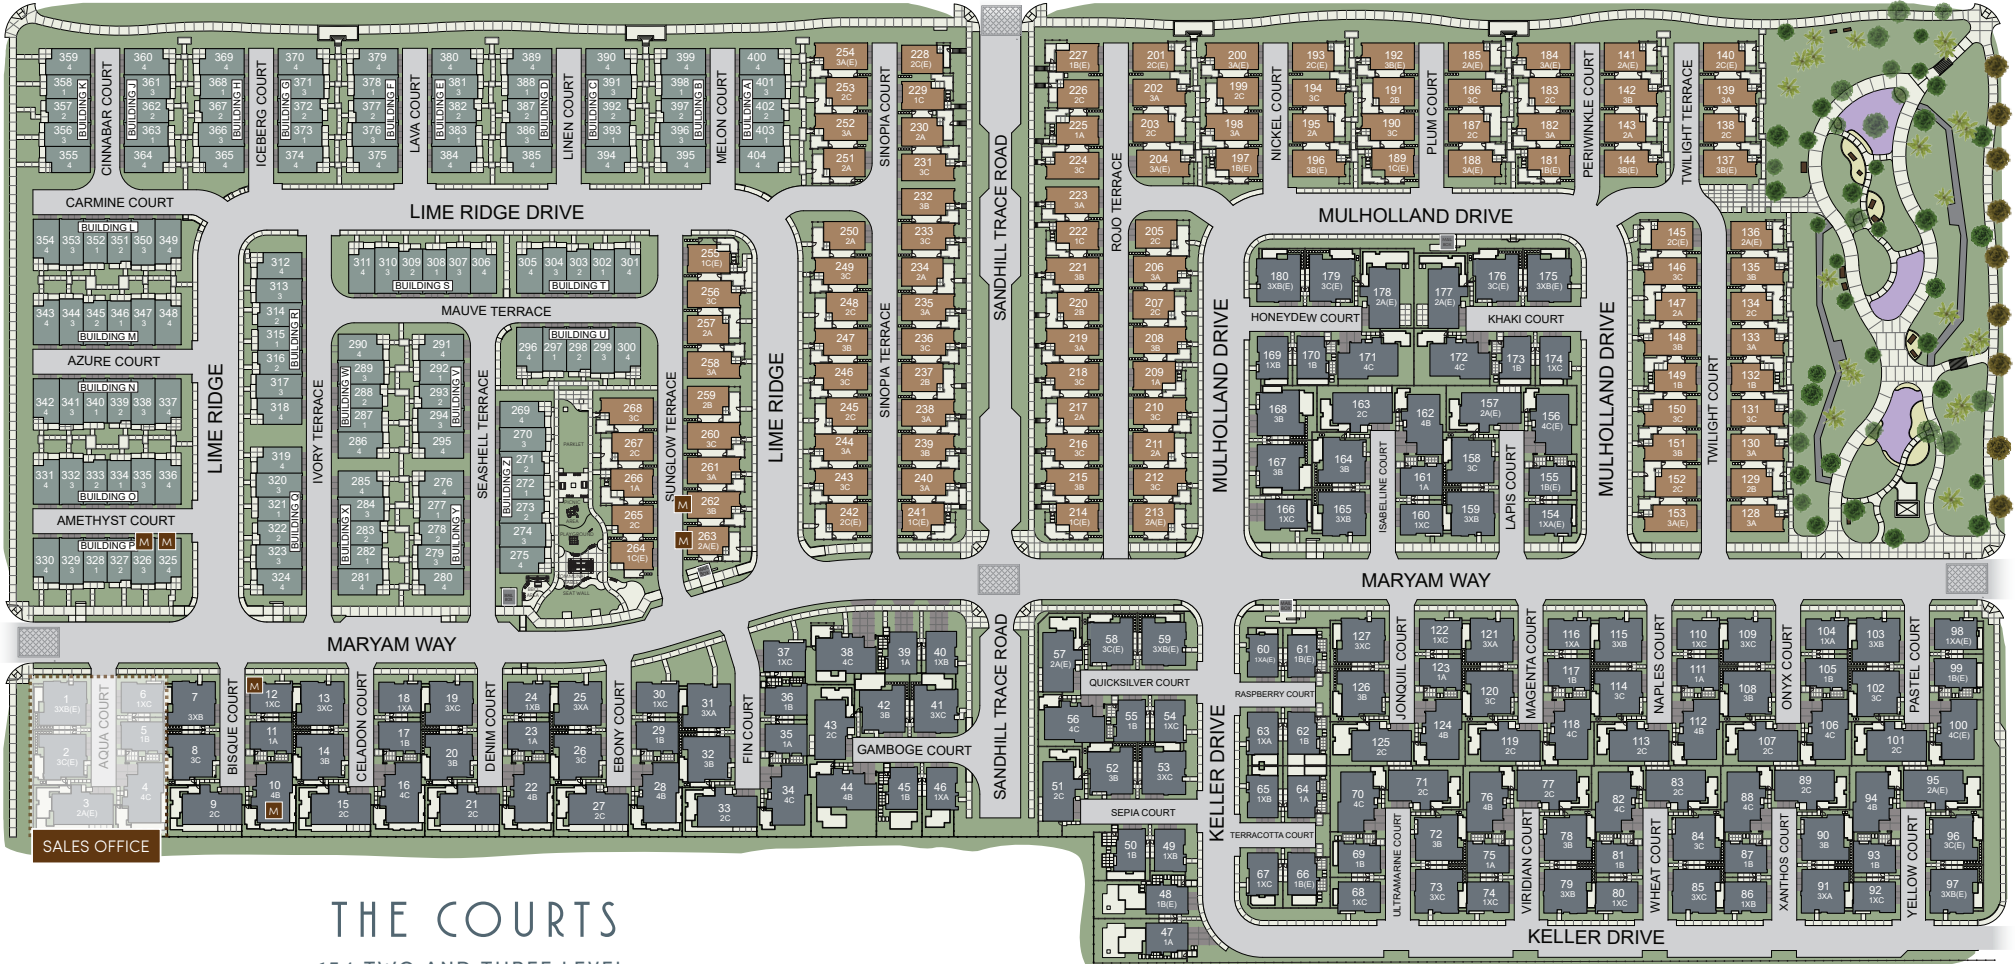

THE TOWNS

136 THREE LEVEL
ATTACHED TOWNHOMES
THREE OR FOUR BEDROOMS
1,716 TO 2,250 SQUARE FEET

CITYVILLAGE

BY SUMMERHILL HOMES

THE ROWS

114 DETACHED THREE LEVEL
ROW HOMES WITH
THREE OR FOUR BEDROOMS
1,977 TO 2,445 SQUARE FEET

CAMINO RAMON

CAMINO RAMON

THE COURTS

154 TWO AND THREE LEVEL
DETACHED COURTYARD HOMES
FOUR BEDROOMS
PLUS A RETREAT AND PENTHOUSE
2,176 TO 3,093 SQUARE FEET