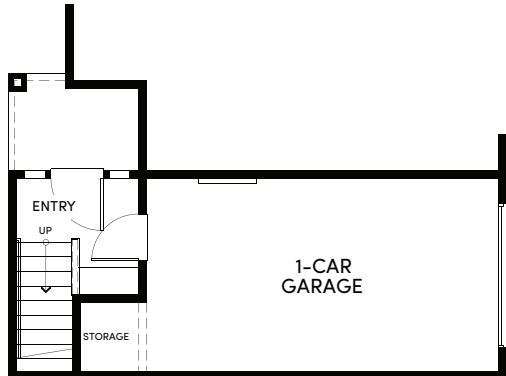

BUNGALOW • PLAN 4 • 1 BED - 1.5 BATHS • 1,443 SQ. FT. APPROX.

first

second

third

FIRST FLOOR 8 PLEX

FIRST FLOOR 7 PLEX