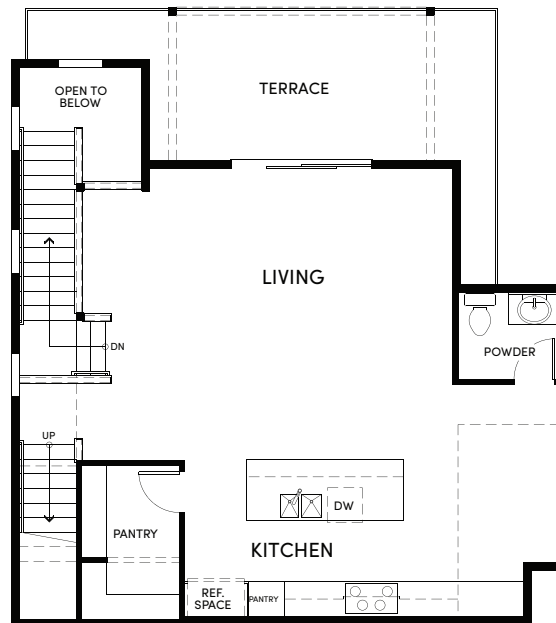

BUNGALOW • PLAN 4 • 1 BED - 1.5 BATHS • 1,443 SQ. FT. APPROX.

first

second

third

FIRST FLOOR 8 PLEX

FIRST FLOOR 7 PLEX