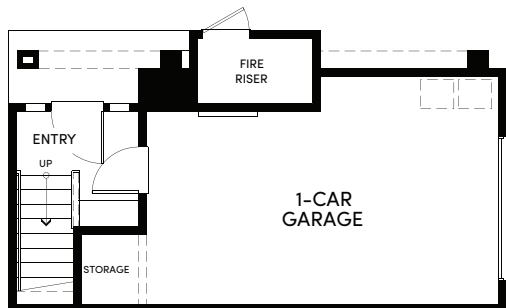

BUNGALOW • PLAN 4 • 1 BED - 1.5 BATHS • 1,443 SQ. FT. APPROX.

first

second

third

FIRST FLOOR 8 PLEX

FIRST FLOOR 7 PLEX