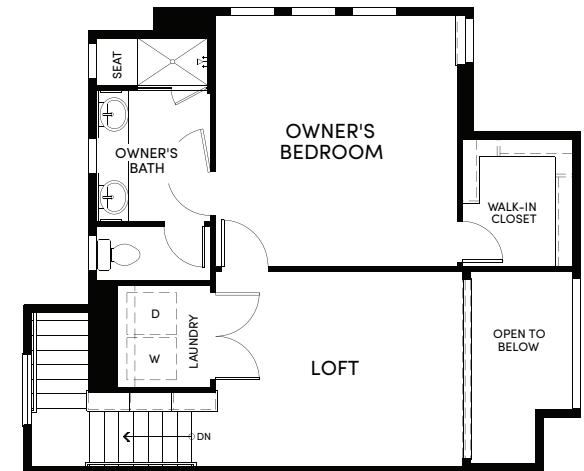

BUNGALOW • PLAN 4 • 1 BED - 1.5 BATHS • 1,443 SQ. FT. APPROX.

first

second

third

FIRST FLOOR 8 PLEX

FIRST FLOOR 7 PLEX